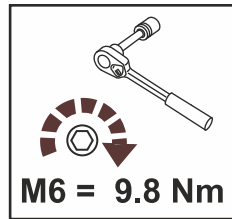

Skid plate set CFMOTO U10/UFORCE1000 2023-

Material: aluminum

Main parts of skid plate set

Name	Skid plate set	Fitting
Main part	40.5292	1) 1x Bracket 2) 2x Hook
		3) 2x Hook 4) 1x Clamp
		5) 1x Plate 6) 2x Hook
		7) 1x Clamp 2x SD 2002
		40x SD 28000 4x Bolt M8x20
		2x Bolt M10x25 26x Screw M6x30
		20x Screw M8x25 26x Шайба 6 G
		20x Washer 8 G 2x Washer 10 G
		26x Washer 6 4x Washer 8