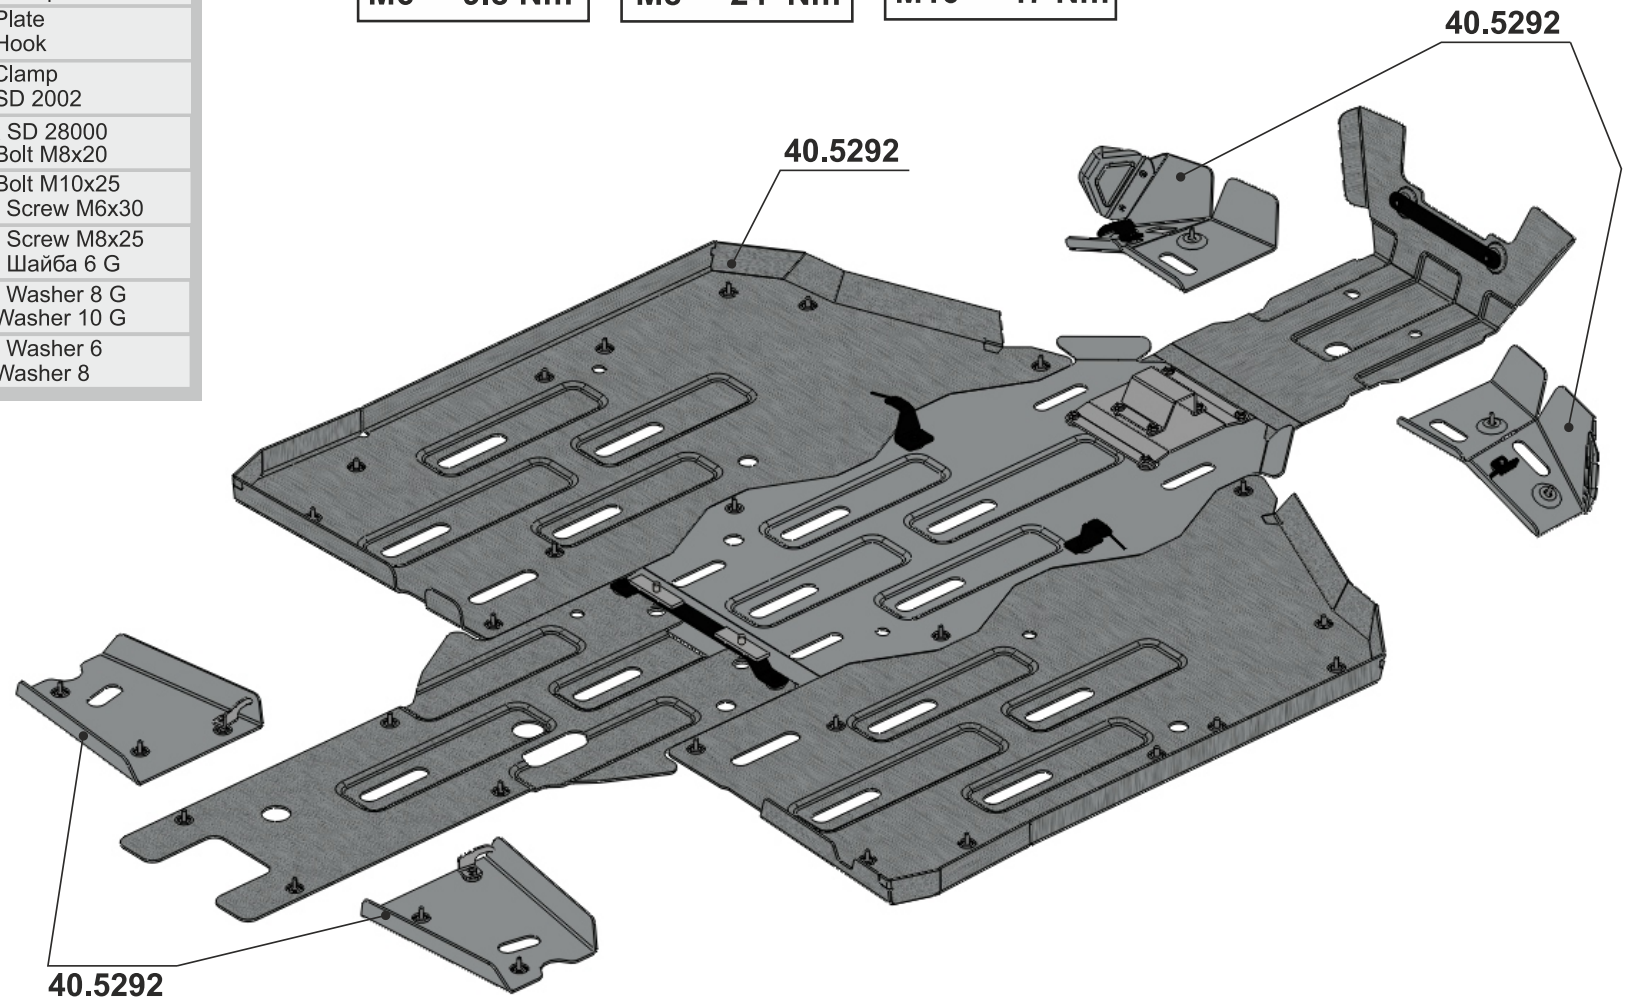

Skid plate set CFMOTO U10/UFORCE1000 2023-

Material: aluminum

Main parts of skid plate set

Name	Skid plate set	Fitting
Main part	40.5292	1) 1x Bracket 2) 2x Hook
		3) 2x Hook 4) 1x Clamp
		5) 1x Plate 6) 2x Hook
		7) 1x Clamp 2x SD 2002
		40x SD 28000 4x Bolt M8x20
		2x Bolt M10x25 26x Screw M6x30
		20x Screw M8x25 26x Шайба 6 G
		20x Washer 8 G 2x Washer 10 G
		26x Washer 6 4x Washer 8

Skid plate set CFMOTO U10/UFORCE1000 2023-

Material: aluminum