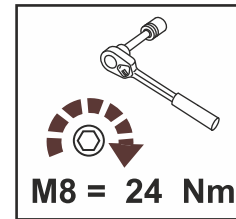

Skid plate set CFMOTO U10/UFORCE1000 2023-

Material: aluminum

Main parts of skid plate set

Name	Skid plate set	Fitting
Main part	40.5292	1) 1x Bracket 2) 2x Hook
		3) 2x Hook 4) 1x Clamp
		5) 1x Plate 6) 2x Hook
		7) 1x Clamp 2x SD 2002
		40x SD 28000 4x Bolt M8x20
		2x Bolt M10x25 26x Screw M6x30
		20x Screw M8x25 26x Шайба 6 G
		20x Washer 8 G 2x Washer 10 G
		26x Washer 6 4x Washer 8

Skid plate set CFMOTO U10/UFORCE1000 2023-

Material: aluminum