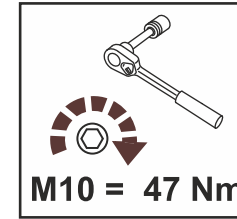

Skid plate set CFMOTO U10/UFORCE1000 2023-

Material: aluminum

Main parts of skid plate set

Name	Skid plate set	Fitting
Main part	40.5292	1) 1x Bracket 2) 2x Hook
		3) 2x Hook 4) 1x Clamp
		5) 1x Plate 6) 2x Hook
		7) 1x Clamp 2x SD 2002
		40x SD 28000 4x Bolt M8x20
		2x Bolt M10x25 26x Screw M6x30
		20x Screw M8x25 26x Шайба 6 G
		20x Washer 8 G 2x Washer 10 G
		26x Washer 6 4x Washer 8